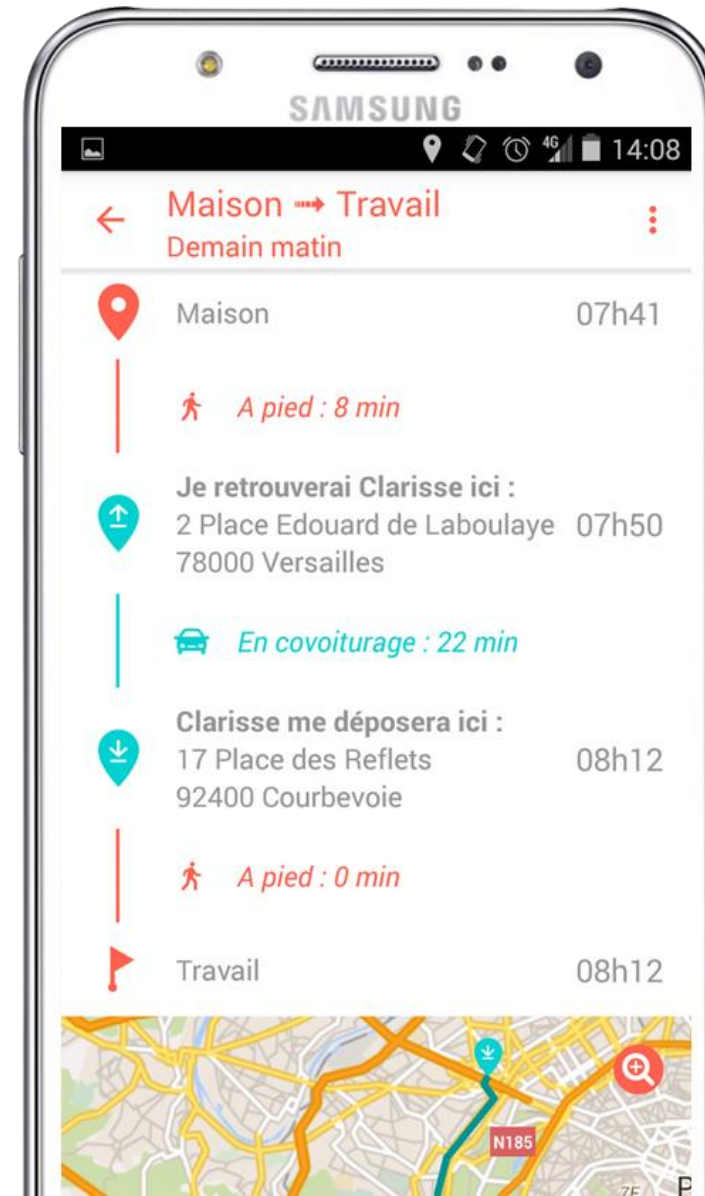

WORLD MATERIALS FORUM 2016

NEW MOBILITY SYSTEMS WORKSHOP 2.3

OLIVIER BINET
CO-FOUNDER & CEO OF KAROS

MOBILE & DATA ARE DRIVING A REVOLUTION

GLOBAL MOBILE BROADBAND POPULATION COVERAGE

Source : GSMA Intelligence

WMF – 10 JUNE 2016

CHOOSING HOW TO GO FROM A TO B IS INCREASINGLY EFFICIENT

Any other

EMPTY CARS : CAN WE UNLOCK THIS MASSIVE MOBILITY RESERVE ?

CREATING AN ADDITIONAL PUBLIC TRANSPORTATION NETWORK

MIXING TRANSPORTATION MODES IS THE NEXT STEP