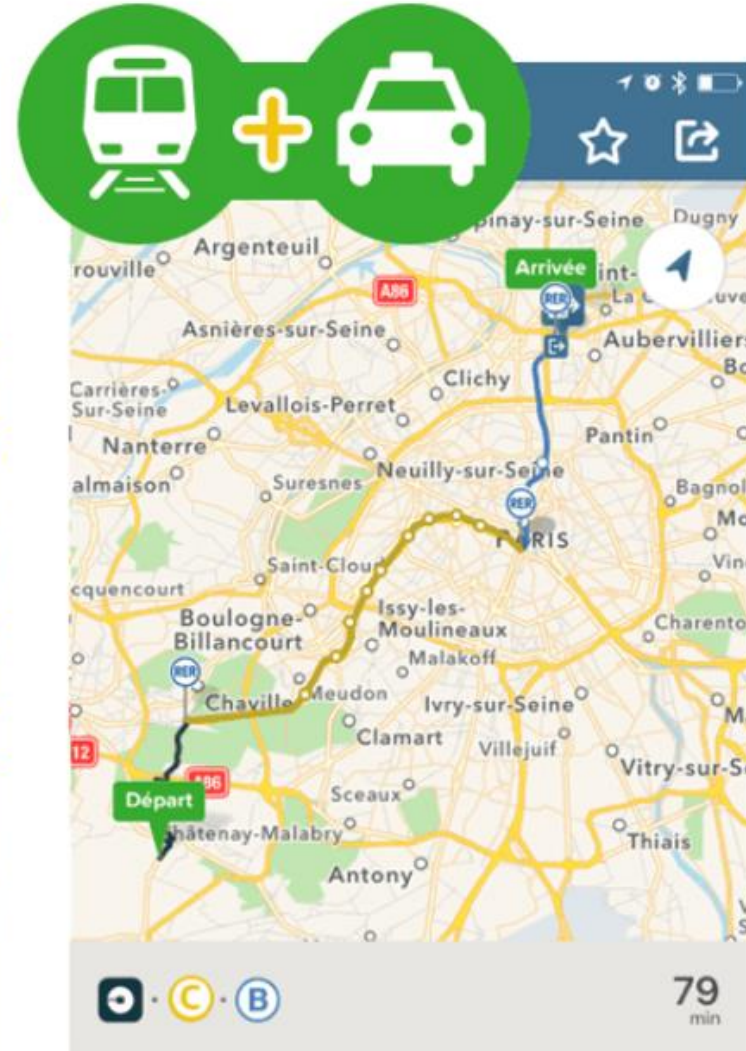

WMF – 10 JUNE 2016

CHOOSING HOW TO GO FROM A TO B IS INCREASINGLY EFFICIENT

Any other

EMPTY CARS : CAN WE UNLOCK THIS MASSIVE MOBILITY RESERVE ?

CREATING AN ADDITIONAL PUBLIC TRANSPORTATION NETWORK

MIXING TRANSPORTATION MODES IS THE NEXT STEP

TRANSIT ONLY

TRANSIT + CAR

THE END-GAME : TRANSITIONING FROM TRANSPORT TO MOBILITY

HOW FAR CAN WE GO ?