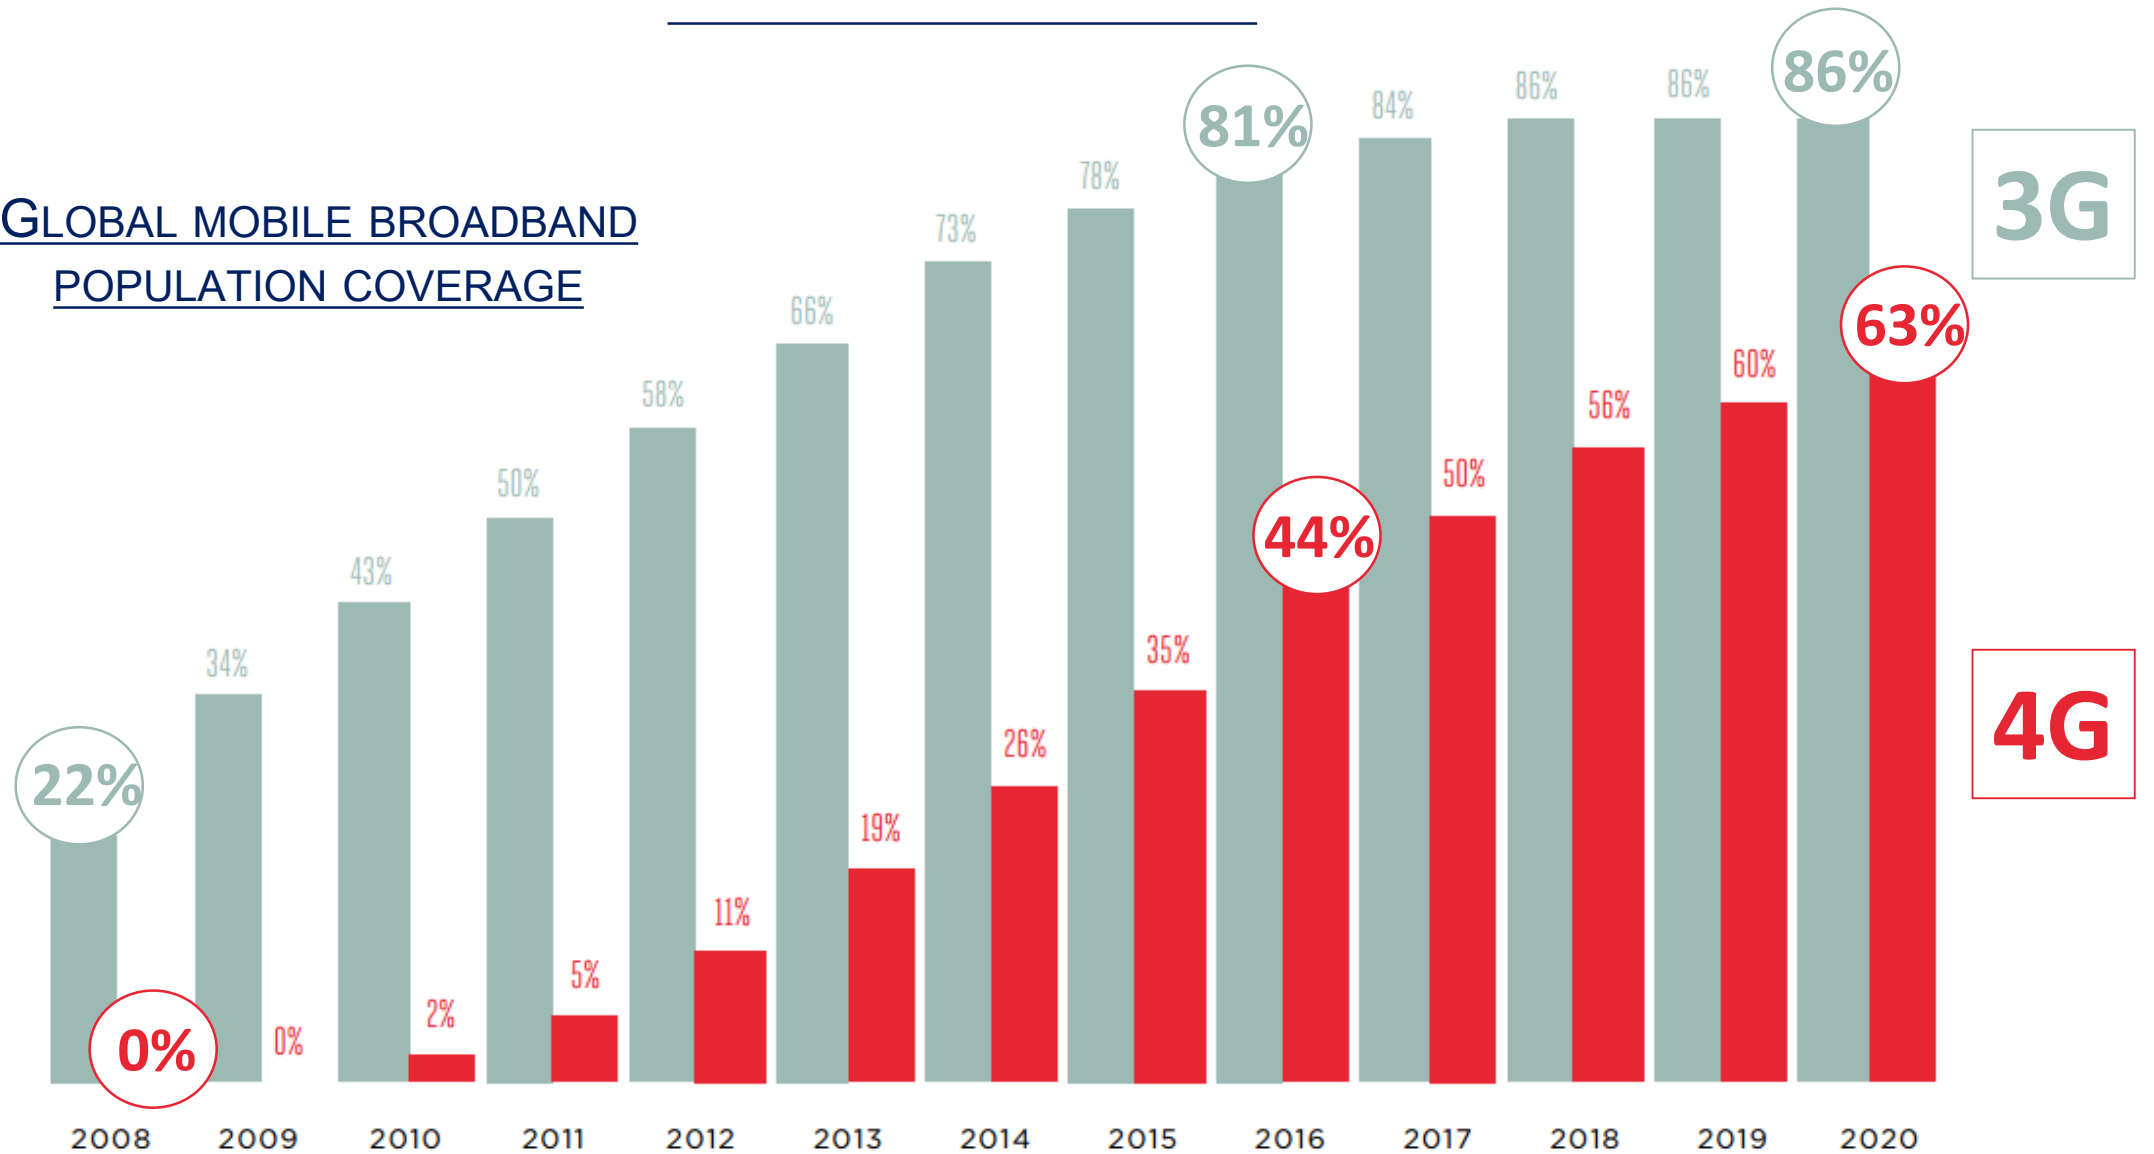

WORLD MATERIALS FORUM 2016

NEW MOBILITY SYSTEMS WORKSHOP 2.3

OLIVIER BINET
CO-FOUNDER & CEO OF KAROS

MOBILE & DATA ARE DRIVING A REVOLUTION

GLOBAL MOBILE BROADBAND POPULATION COVERAGE

Source : GSMA Intelligence