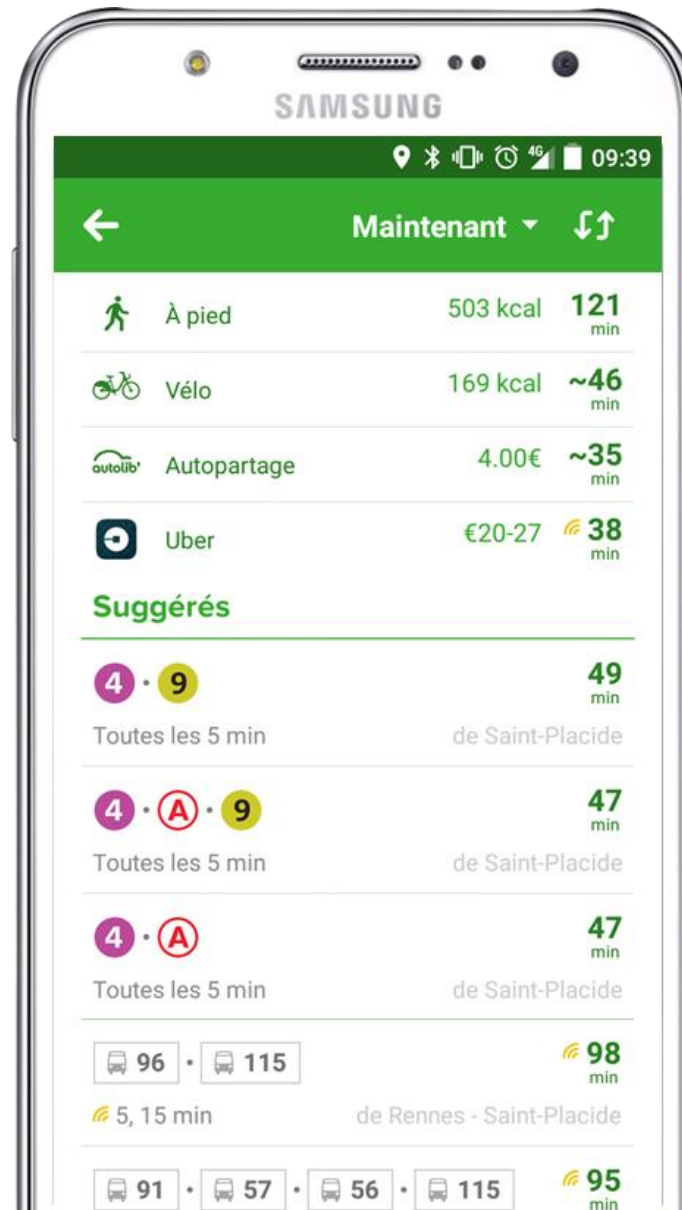

WORLD MATERIALS FORUM 2016

NEW MOBILITY SYSTEMS WORKSHOP 2.3

OLIVIER BINET
CO-FOUNDER & CEO OF KAROS

MOBILE & DATA ARE DRIVING A REVOLUTION

GLOBAL MOBILE BROADBAND POPULATION COVERAGE

Source : GSMA Intelligence

WMF – 10 JUNE 2016

CHOOSING HOW TO GO FROM A TO B IS INCREASINGLY EFFICIENT

Any other

EMPTY CARS : CAN WE UNLOCK THIS MASSIVE MOBILITY RESERVE ?

CREATING AN ADDITIONAL PUBLIC TRANSPORTATION NETWORK

MIXING TRANSPORTATION MODES IS THE NEXT STEP

TRANSIT ONLY

TRANSIT + CAR

THE END-GAME : TRANSITIONING FROM TRANSPORT TO MOBILITY

HOW FAR CAN WE GO ?